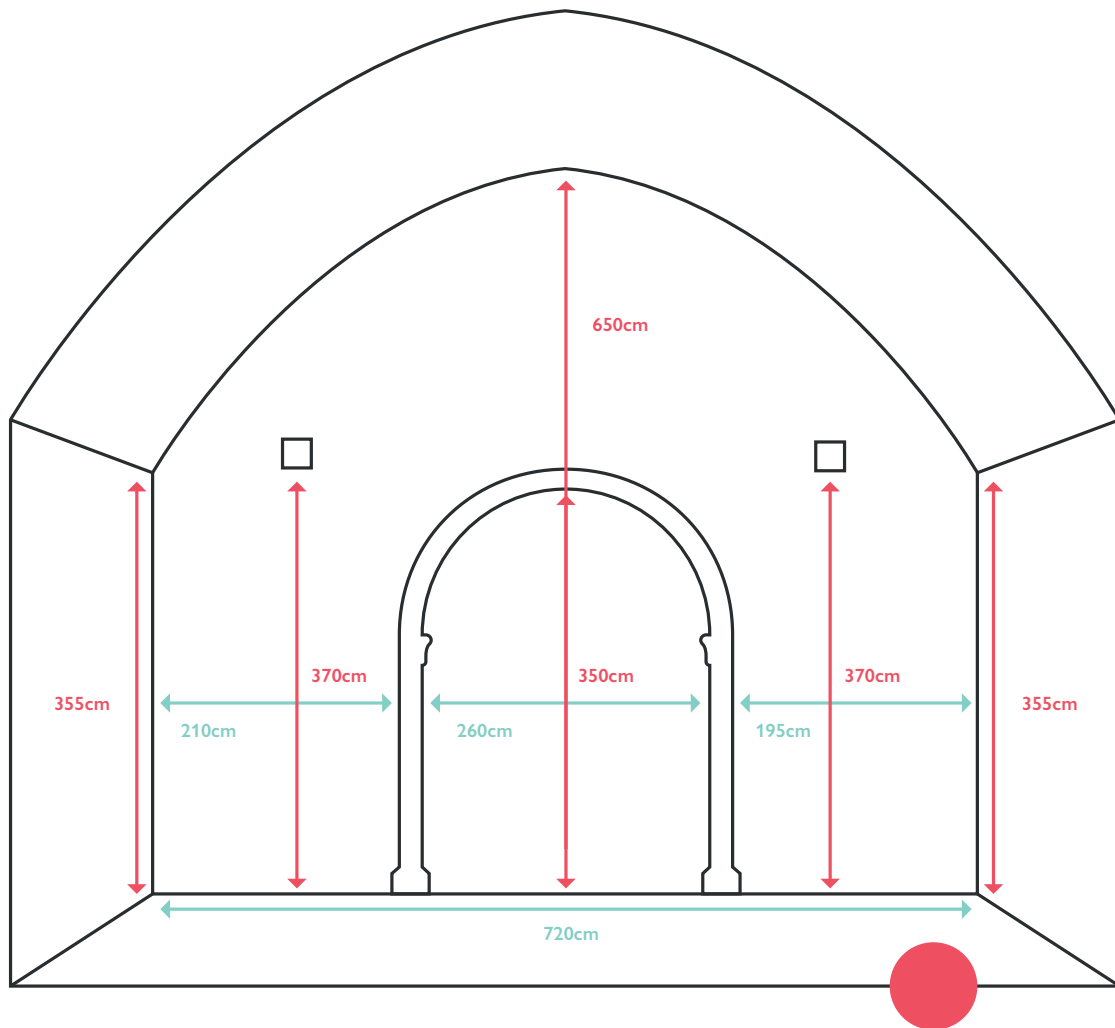

Overview of The Gallery

Walls

The outer walls are block boarded, other walls are plastered. All walls are painted white.

Flooring

The flooring of The Gallery is made from pine and painted a medium grey. It runs the length of the space, until the Apse.