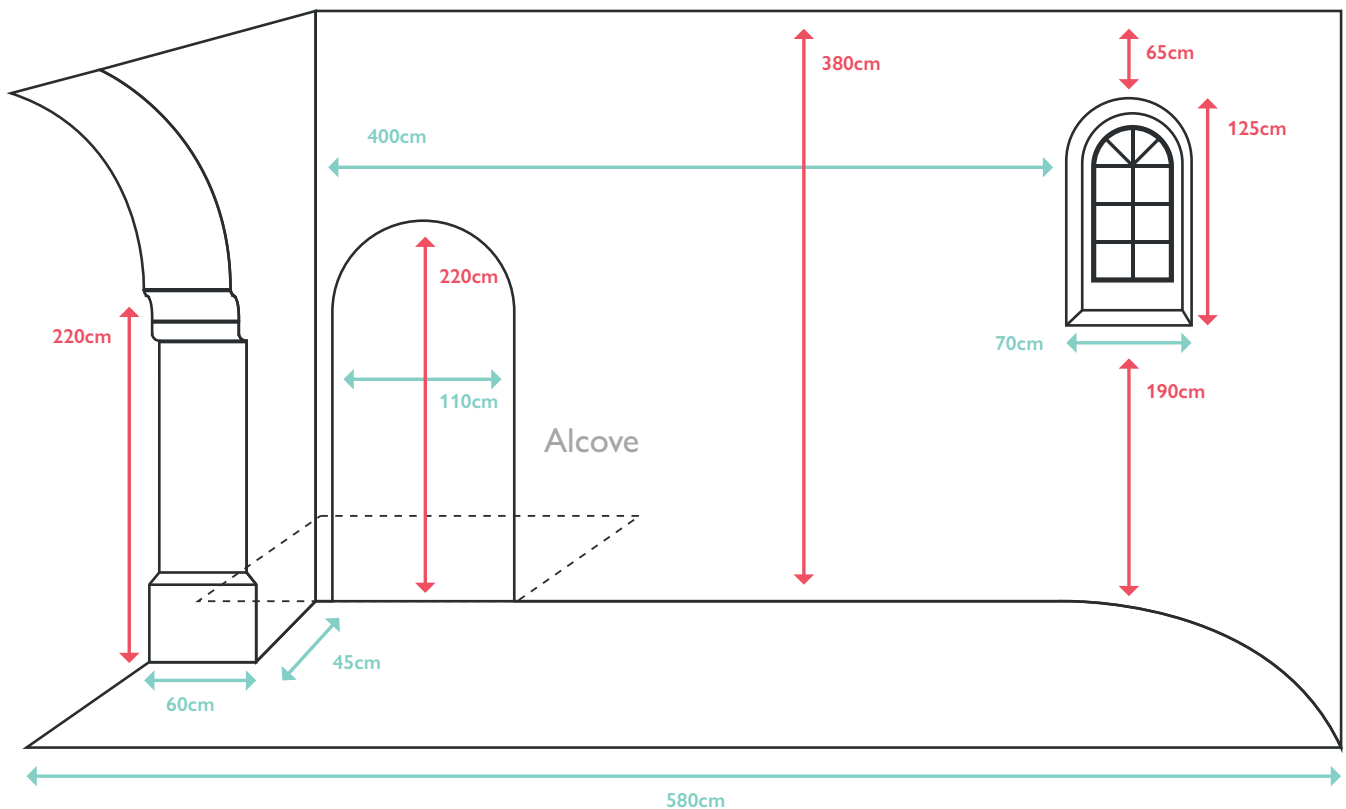

Overview of the Apse

There is a small Alcove located in the Apse.

The Apse has a flat wood ceiling painted black.

There is a lighting track in the Apse at a height of 380cm.

Walls

The walls of the Apse are made from stone and covered in plaster painted white.