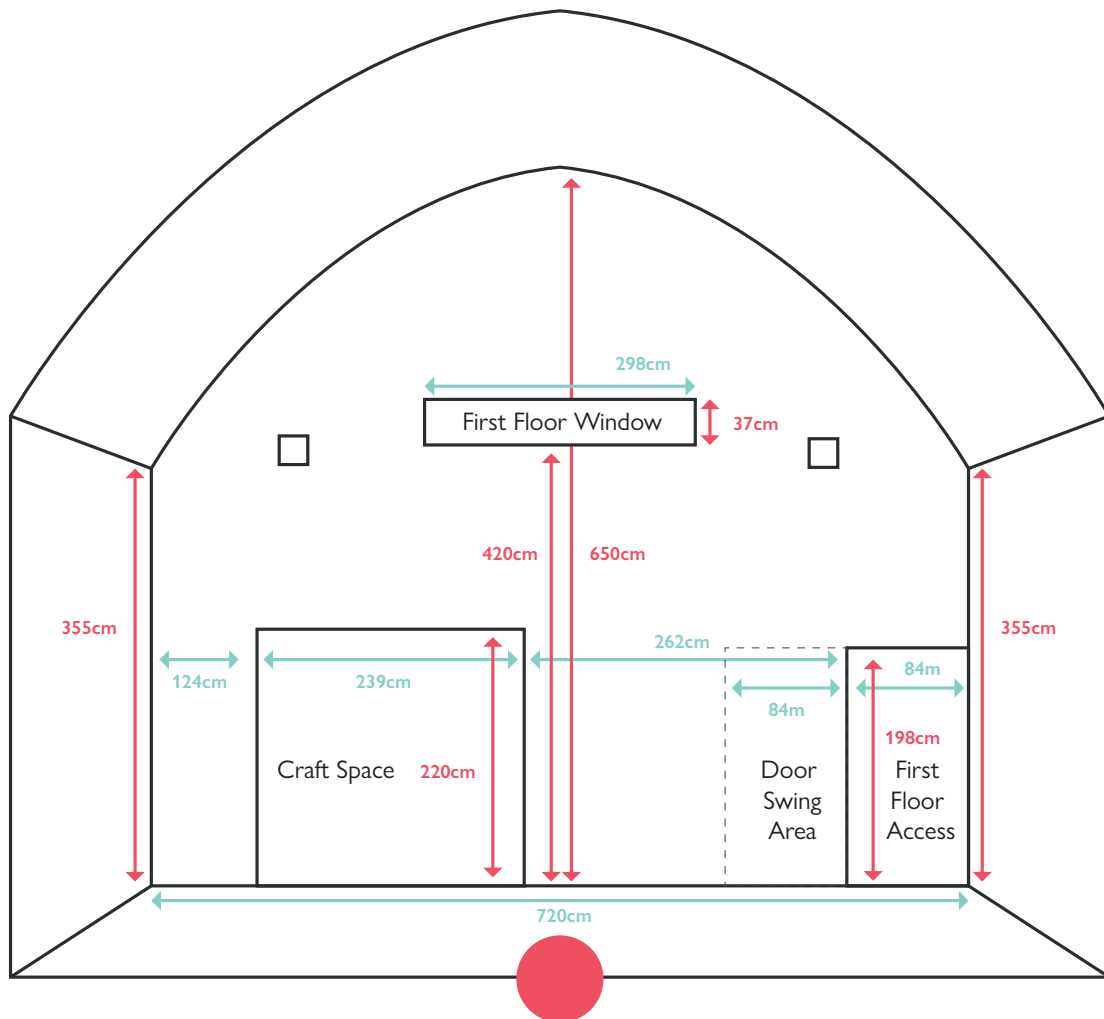

Overview of The Gallery

Walls

The outer walls are block boarded, other walls are plastered. All walls are painted white.

Flooring

The flooring of The Gallery is made from pine and painted a medium grey. It runs the length of the space, until the Apse.