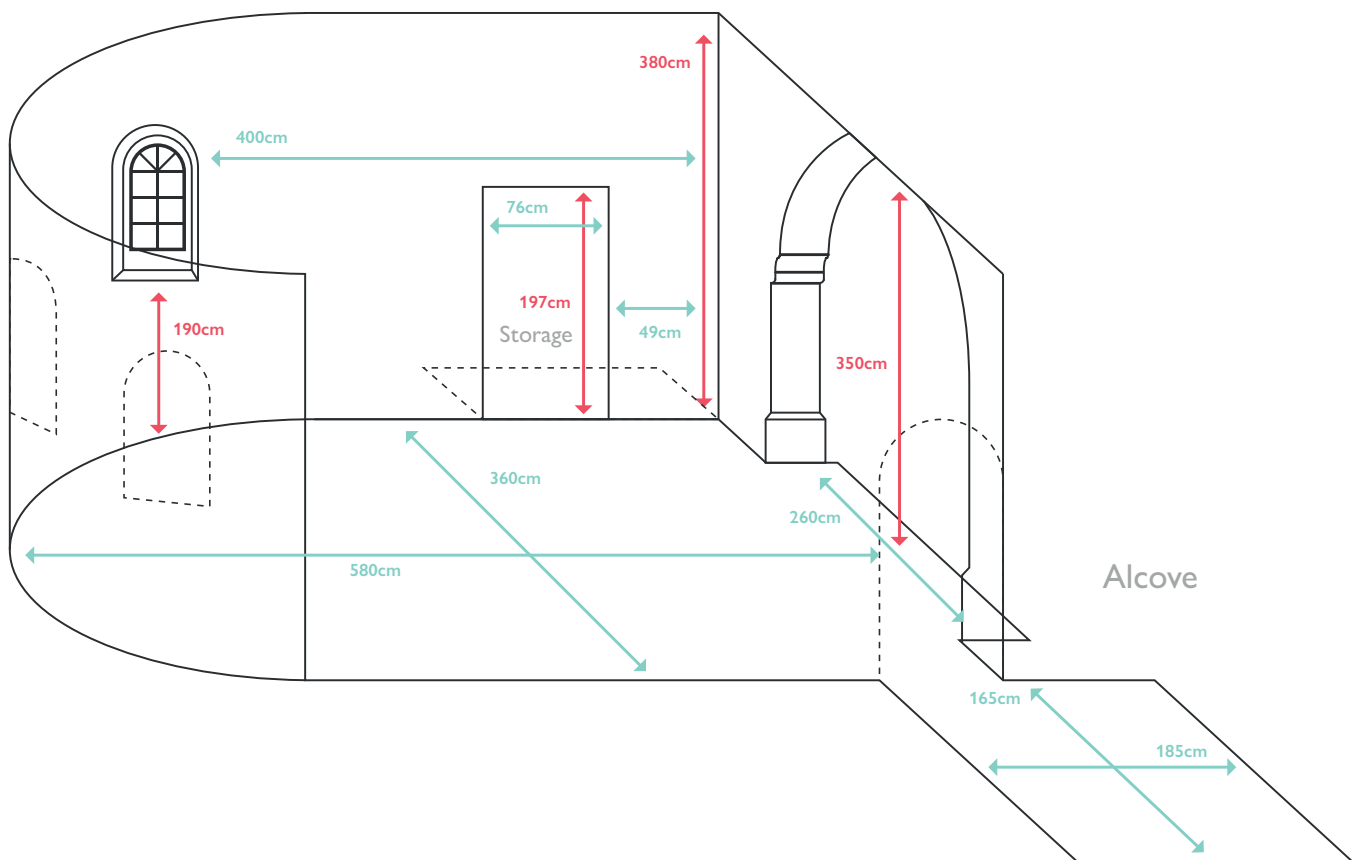

Overview of the Apse

There is a small Alcove located in the Apse.

The Apse has a flat wood ceiling painted black.

There is a lighting track in the Apse at a height of 380cm.

Walls

The walls of the Apse are made from stone and covered in plaster painted white.

Flooring

The flooring of the Apse is made from stone and painted grey.

Overview of the Apse

There is a small Alcove located in the Apse.

The Apse has a flat wood ceiling painted black.

There is a lighting track in the Apse at a height of 380cm.