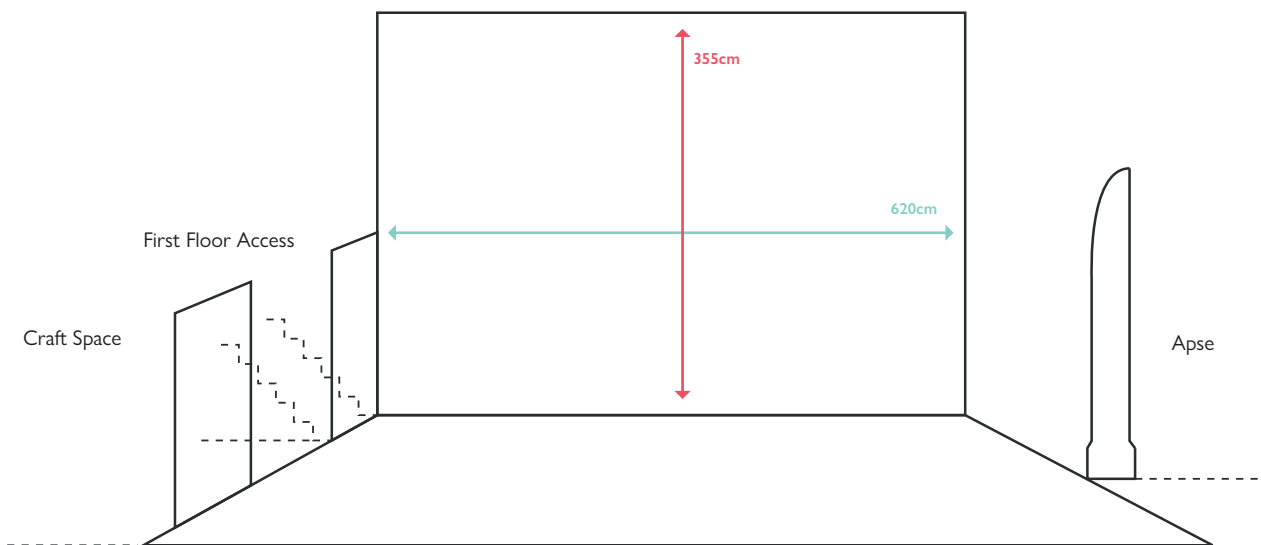

Overview of The Gallery

Walls

The outer walls are block boarded, other walls are plastered. All walls are painted white.

Flooring

The flooring of The Gallery is made from pine and painted a medium grey. It runs the length of the space, until the Apse.