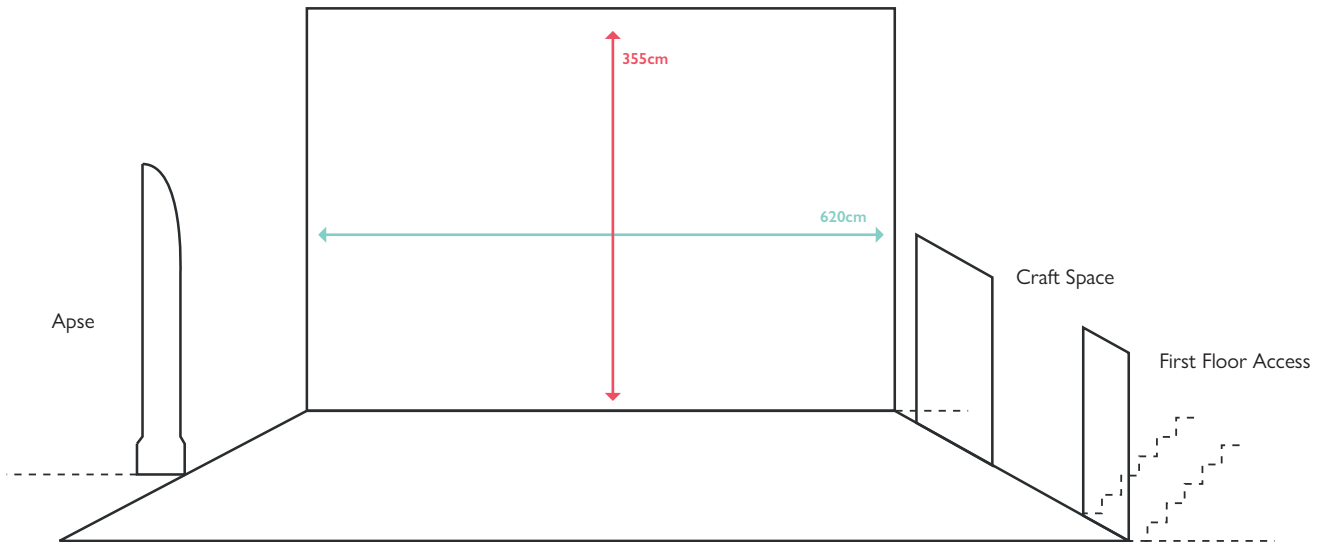

Overview of The Gallery

Walls

The outer walls are block boarded, other walls are plastered. All walls are painted white.

Flooring

The flooring of The Gallery is made from pine and painted a medium grey. It runs the length of the space, until the Apse.