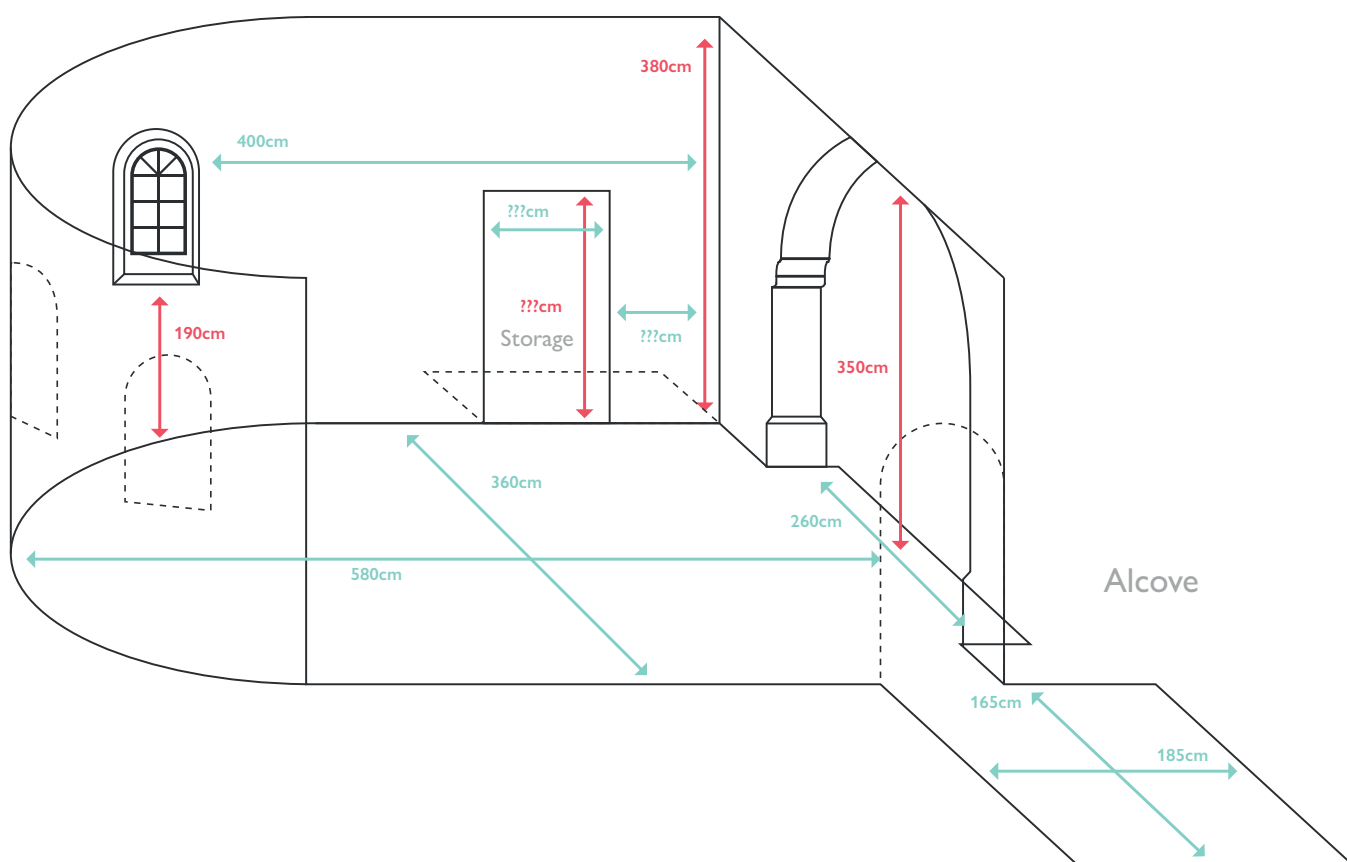

## Overview of the Apse

There is a small Alcove located in the Apse.

The Apse has a flat wood ceiling painted black.

There is a lighting track in the Apse at a height of 380cm.