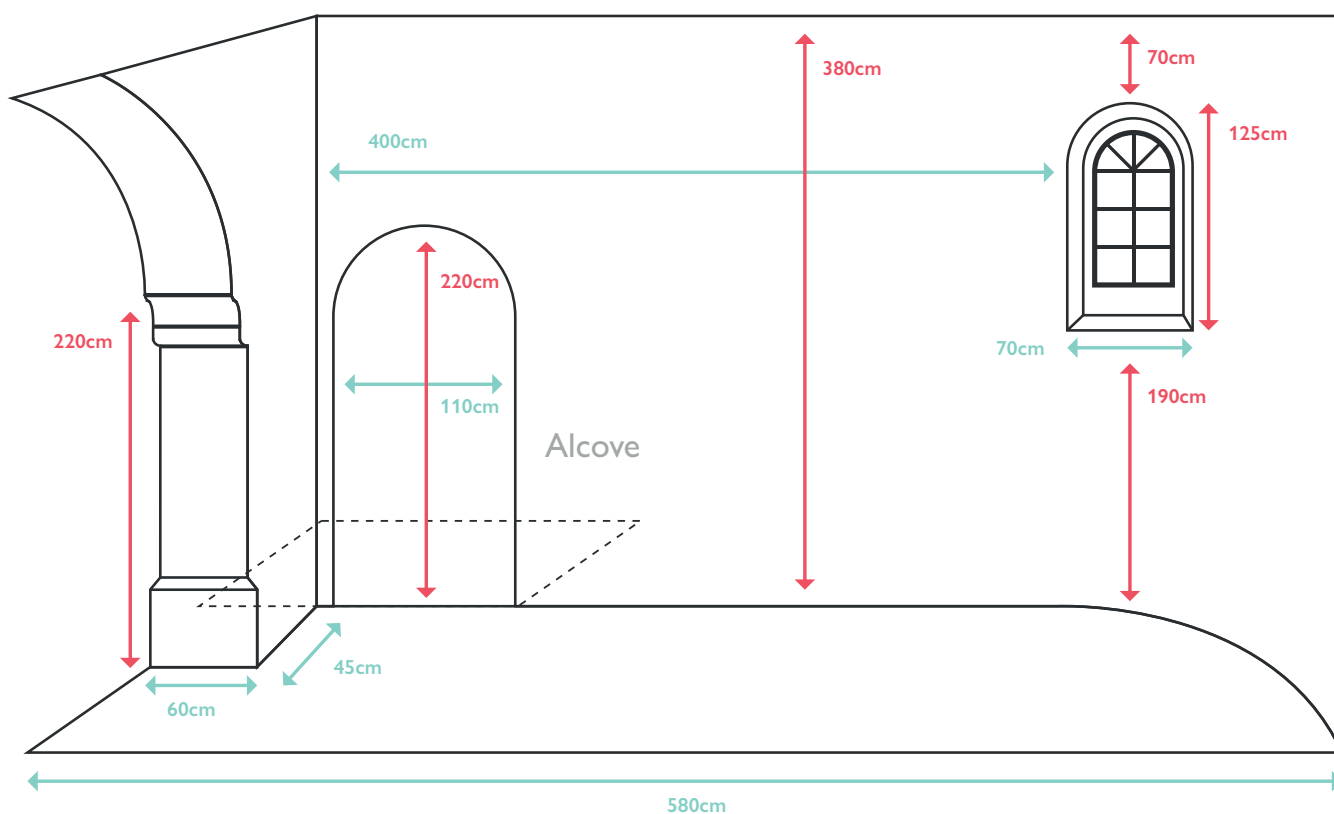

## Overview of the Apse

There is a small Alcove located in the Apse.

The Apse has a flat wood ceiling painted black.

There is a lighting track in the Apse at a height of 380cm.