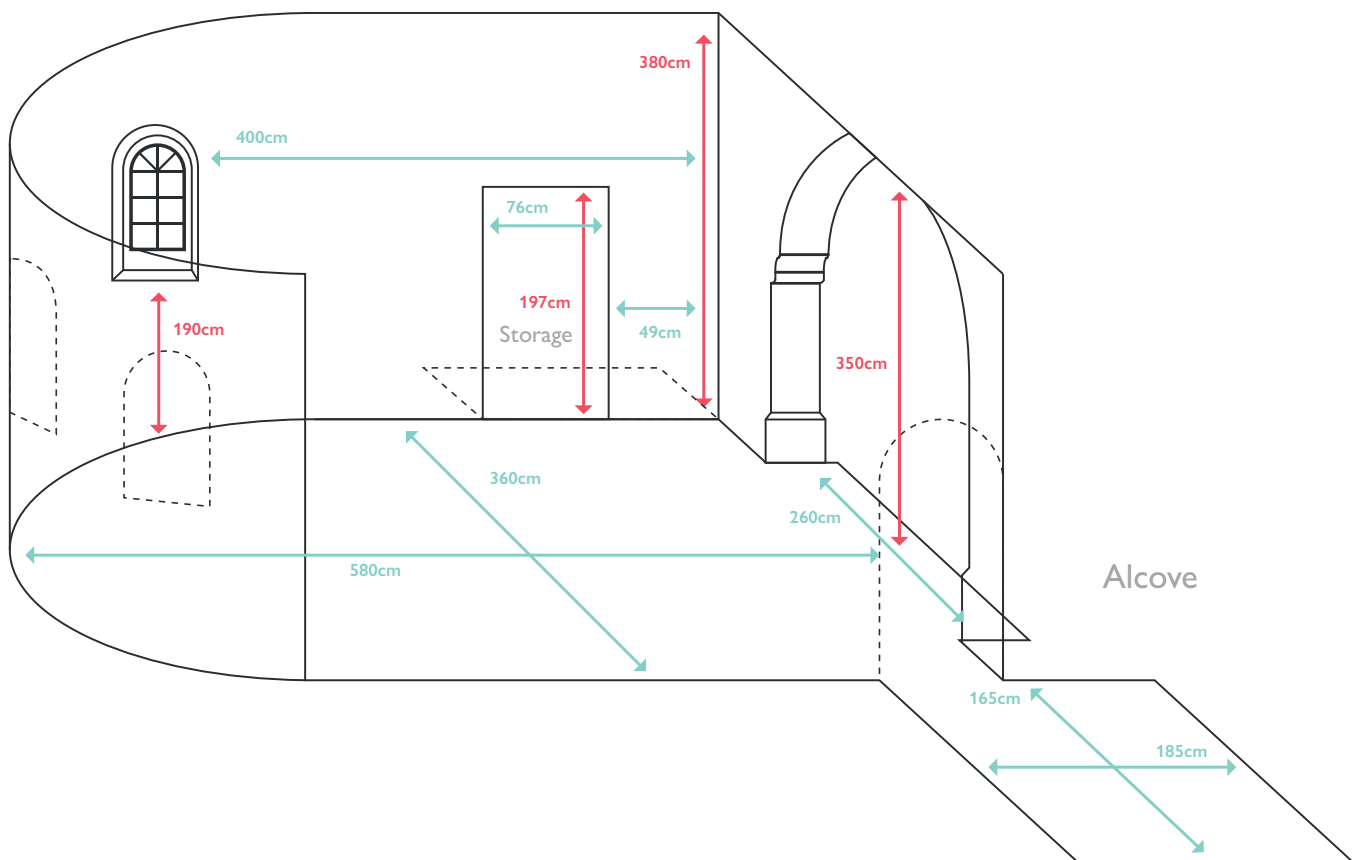

Overview of the Apse

There is a small Alcove located in the Apse.

The Apse has a flat wood ceiling painted black.

There is a lighting track in the Apse at a height of 380cm.

Walls

The walls of the Apse are made from stone and covered in plaster painted white.

Flooring

The flooring of the Apse is made from stone and painted white.

Overview of the Apse

There is a small Alcove located in the Apse.

The Apse has a flat wood ceiling painted black.

There is a lighting track in the Apse at a height of 380cm.