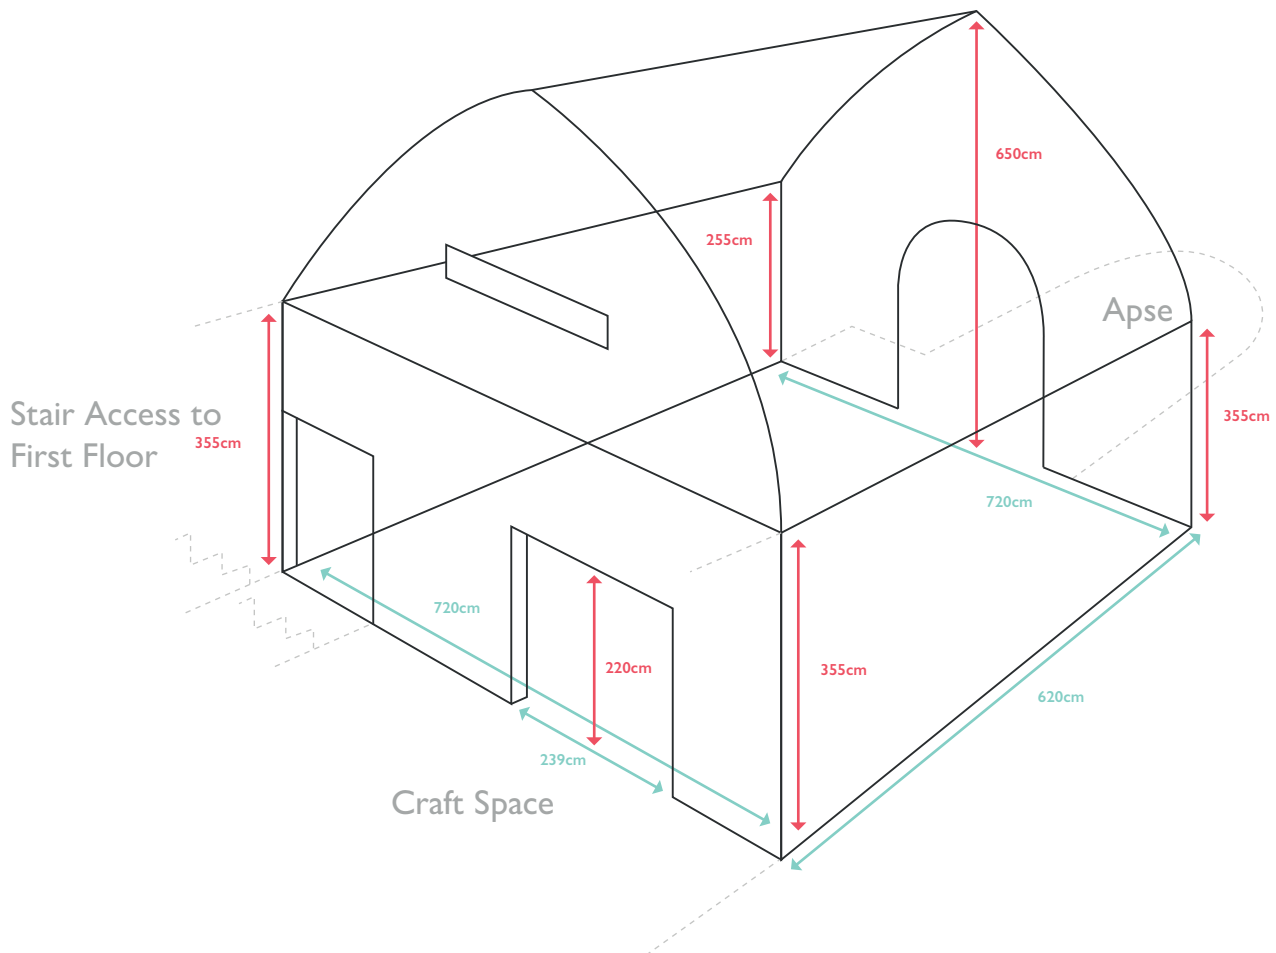

Mission Gallery

Exhibition Guidelines

Overview of the Exhibition Space

Access to the Main Exhibition Space is via the Craft Space.

The outer walls of the Exhibition Space are block boarded, other walls are plastered. All walls are painted white.

The flooring of the main Exhibition Space are made from pine and painted a medium grey. The Apse has a stone flooring painted white.

Access to the First Floor is via a door in the Exhibition Space.

Overview of the Exhibition Space

Walls

The outer walls are block boarded, other walls are plastered. All walls are painted white.

Flooring

The flooring of the main Exhibition Space is made from pine and painted a medium grey. It runs the length of the space, until the Apse.