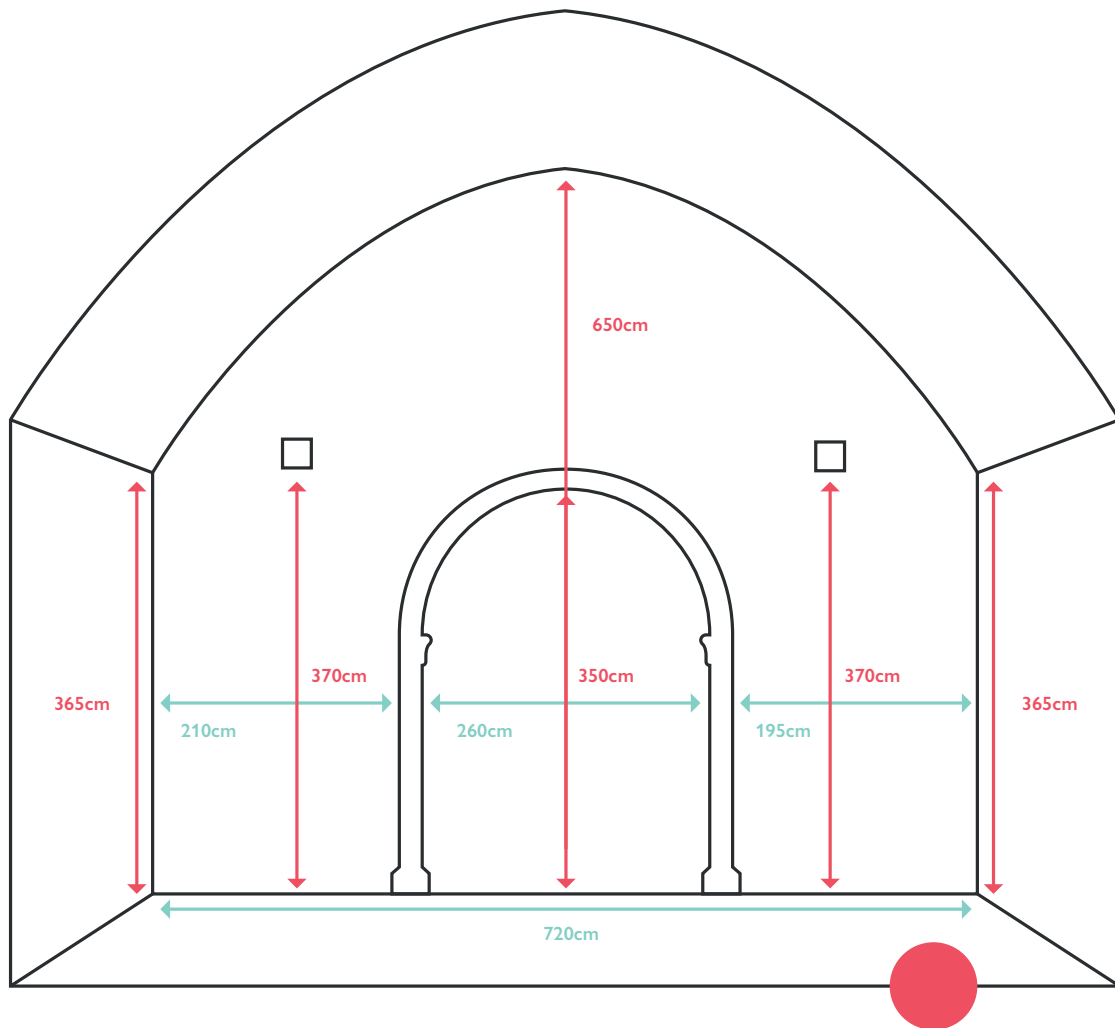

Mission Gallery

Exhibition Guidelines

Overview of the Exhibition Space

Access to the Main Exhibition Space is via the Craft Space.

The outer walls of the Exhibition Space are block boarded, other walls are plastered. All walls are painted white.

The flooring of the main Exhibition Space are made from pine and painted a medium grey. The Apse has a stone flooring painted white.

Access to the First Floor is via a door in the Exhibition Space.

Overview of the Exhibition Space

Overview of the Apse

There is a small Alcove located in the Apse.

The Apse has a flat wood ceiling painted black.

There is a lighting track in the Apse at a height of 380cm.

Walls

The walls of the Apse are made from stone and covered in plaster painted white.