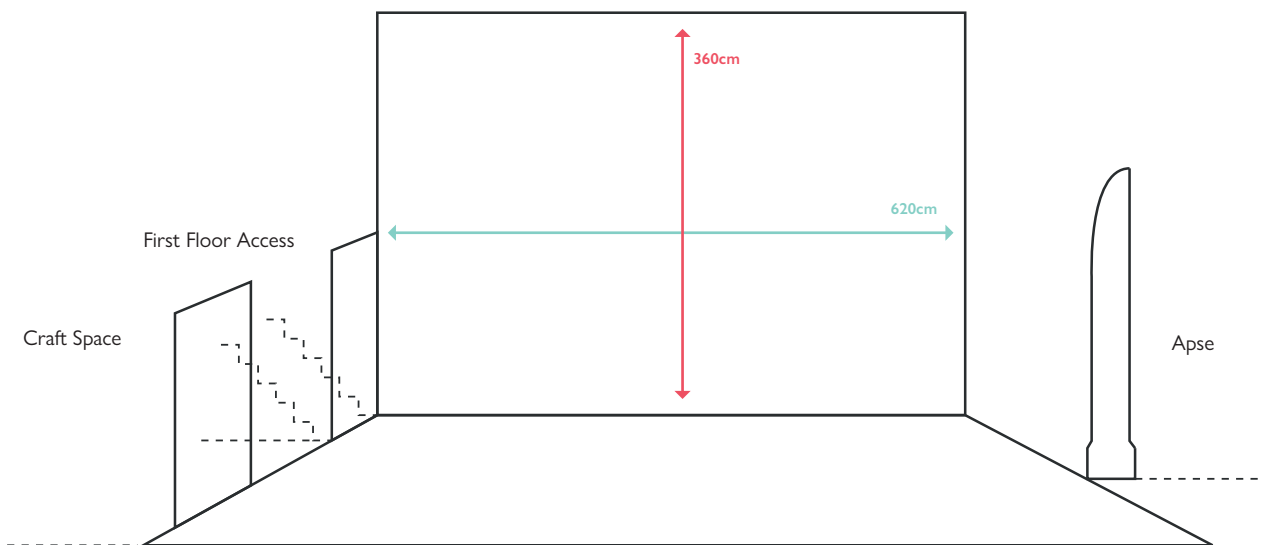

Overview of the Exhibition Space

Walls

The outer walls are block boarded, other walls are plastered. All walls are painted white.

Flooring

The flooring of the main Exhibition Space is made from pine and painted a medium grey. It runs the length of the space, until the Apse.