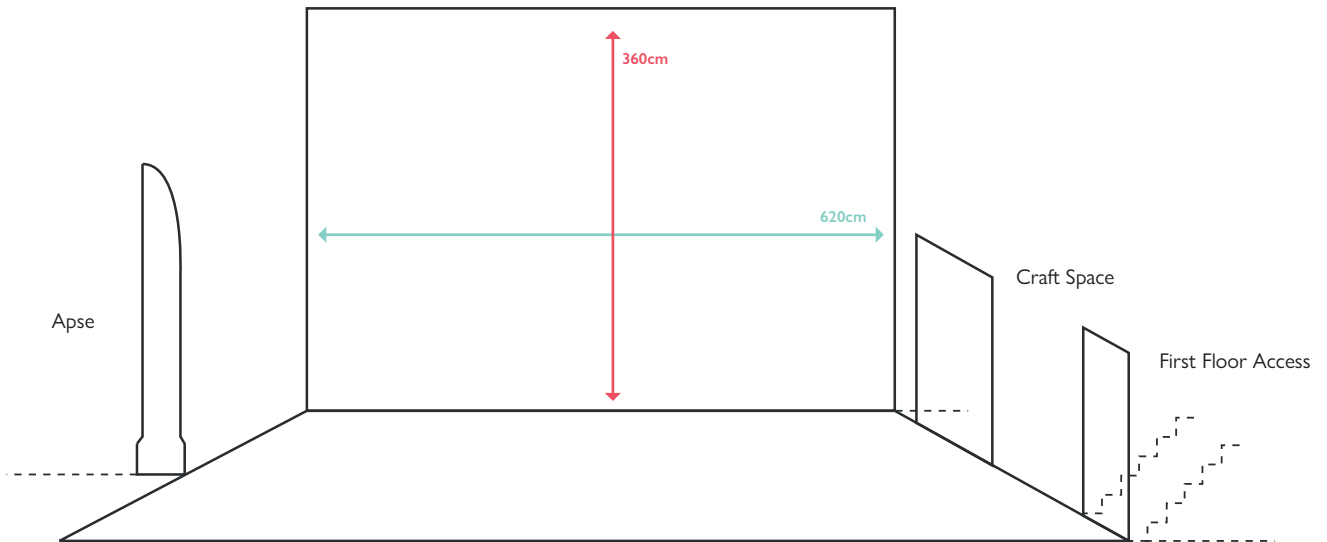

Overview of the Exhibition Space

Walls

The outer walls are block boarded, other walls are plastered. All walls are painted white.

Flooring

The flooring of the main Exhibition Space is made from pine and painted a medium grey. It runs the length of the space, until the Apse.