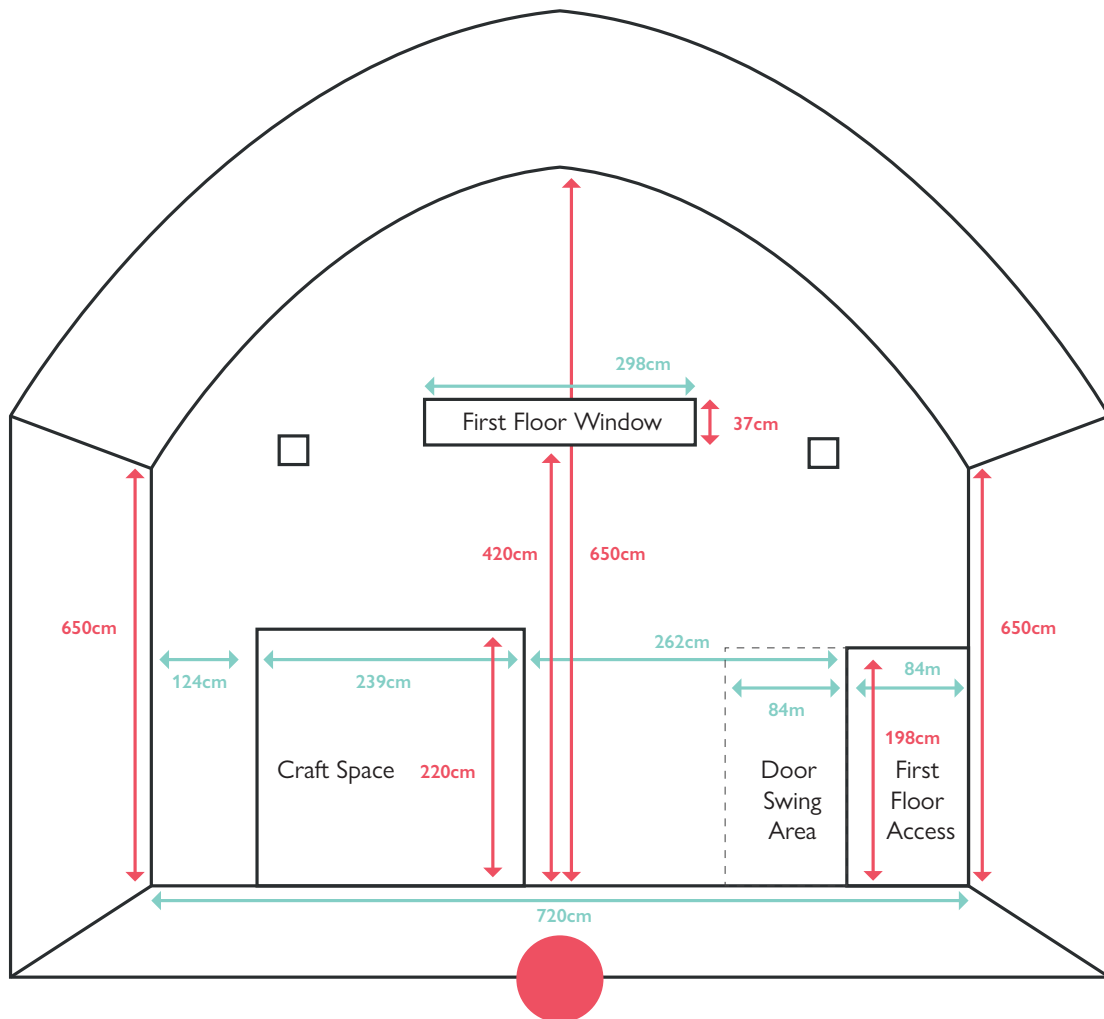

Overview of the Exhibition Space

Walls

The outer walls are block boarded, other walls are plastered. All walls are painted white.

Flooring

The flooring of the main Exhibition Space is made from pine and painted a medium grey. It runs the length of the space, until the Apse.